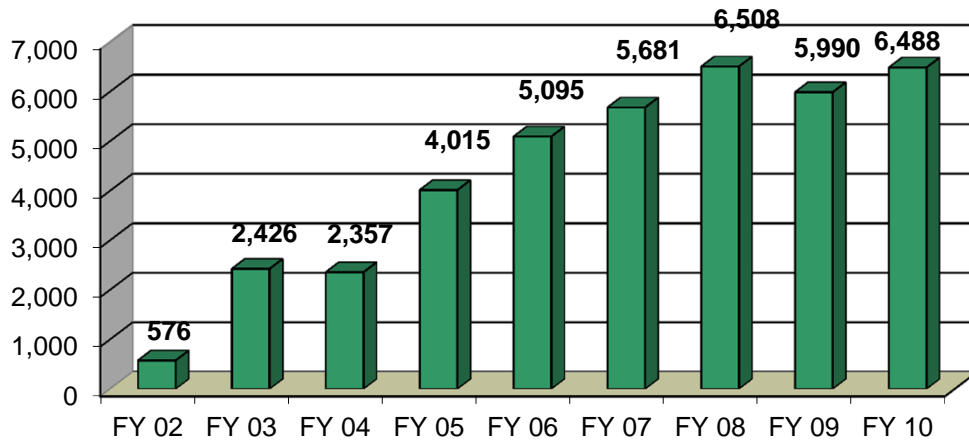

Hagerstown Community College ~ Center for Continuing Education FY 02 - FY 10 PHONE REGISTRATION HISTORY

	FY 02	FY 03	FY 04	FY 05	FY 06	FY 07	FY 08	FY 09	FY 10
# of Enrollments Registered by Phone	576	2,426	2,357	4,015	5,095	5,681	6,508	5,990	6,488
% of Total Logged Enrollments	5%	20%	29%	36%	39%	42%	47%	47%	47%

CE Enrollments Registered by Phone