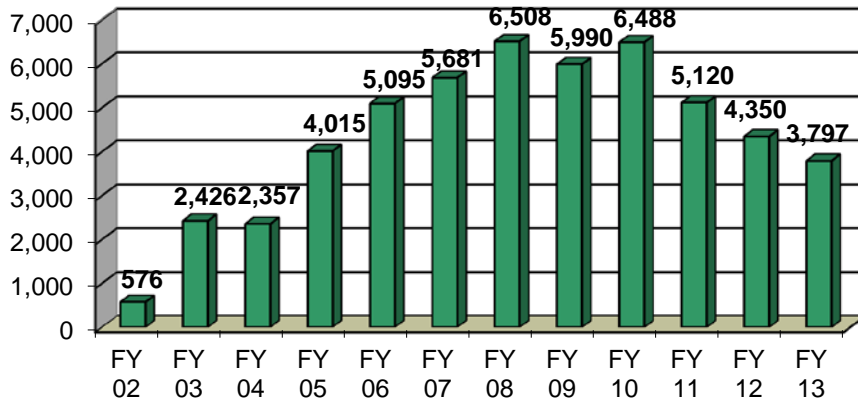

## Hagerstown Community College ~ Center for Continuing Education FY 02 - FY 13 PHONE REGISTRATION HISTORY

	FY 02	FY 03	FY 04	FY 05	FY 06	FY 07	FY 08	FY 09	FY 10	FY 11	FY 12	FY 13
# of Enrollments Registered by Phone	576	2,426	2,357	4,015	5,095	5,681	6,508	5,990	6,488	5,120	4,350	3,797
% of Total Logged Enrollments	5%	20%	29%	36%	39%	42%	47%	47%	47%	42%	44%	51%

**CE Enrollments Registered by Phone**

**Percent of Total Logged Enrollments**