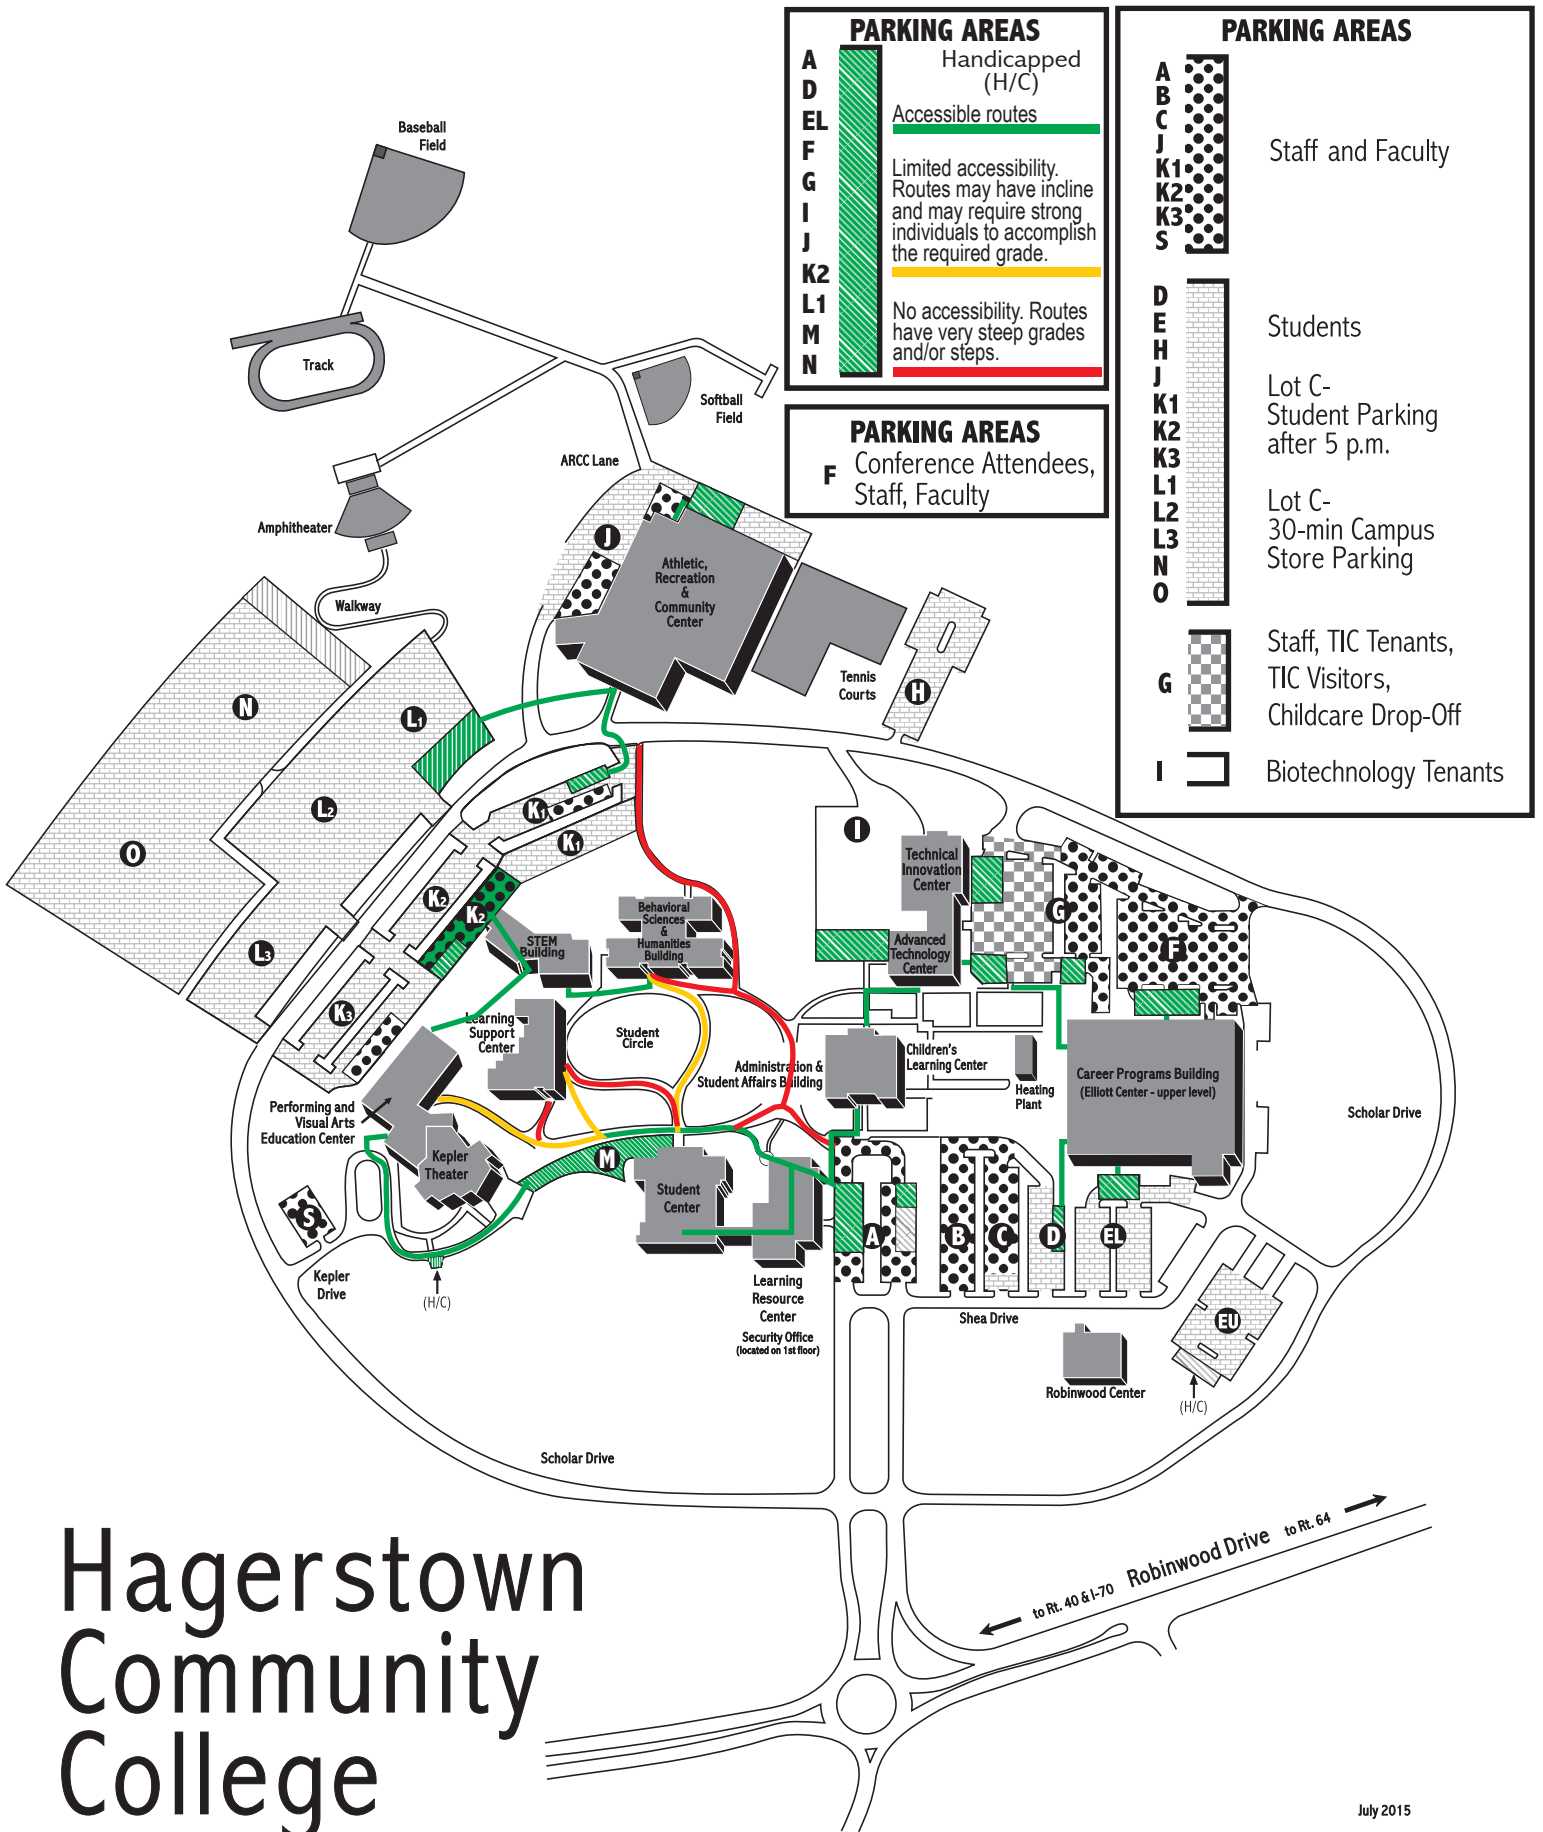

CAMPUS MAP

PARKING AREAS

A D E L F G I J K2 L1 M N

Handicapped (H/C)

Accessible routes

Limited accessibility. Routes may have incline and may require strong individuals to accomplish the required grade.

No accessibility. Routes have very steep grades and/or steps.

PARKING AREAS

F

Conference Attendees, Staff, Faculty

PARKING AREAS

A B C J K1 K2 K3 S

Staff and Faculty

D E H J K1 K2 K3 L1 L2 L3 N O

Students

Lot C- Student Parking after 5 p.m.

Lot C- 30-min Campus Store Parking

G

Staff, TIC Tenants, TIC Visitors, Childcare Drop-Off

I

Biotechnology Tenants

Hagerstown
Community
College