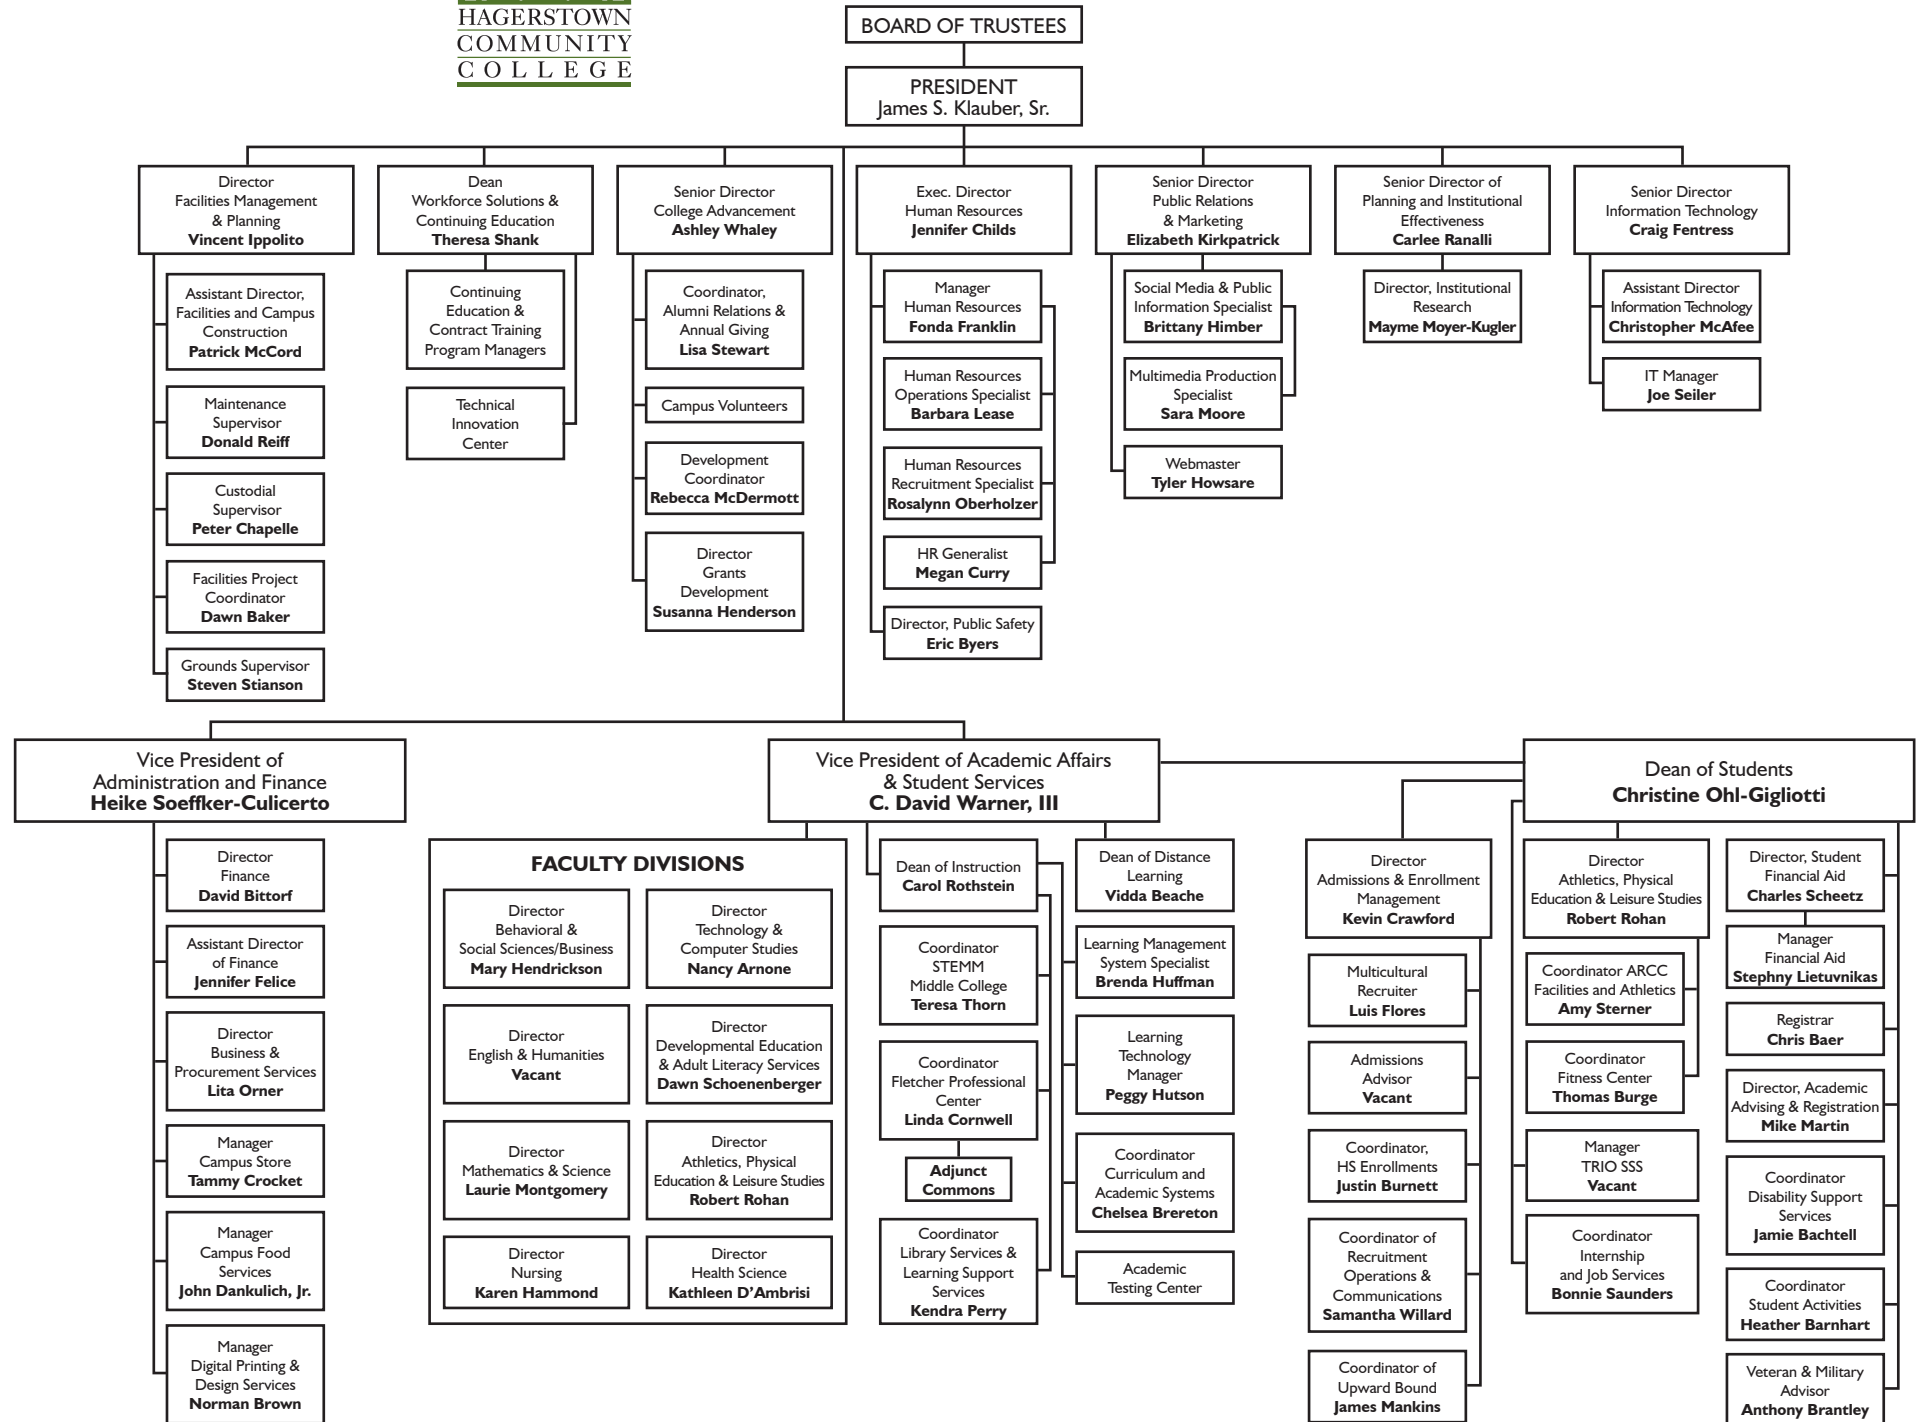

ADMINISTRATIVE ORGANIZATION CHART*

(Effective August 1, 2020)

*Only Coordinator/Manager/Supervisor positions and above are shown on this chart.