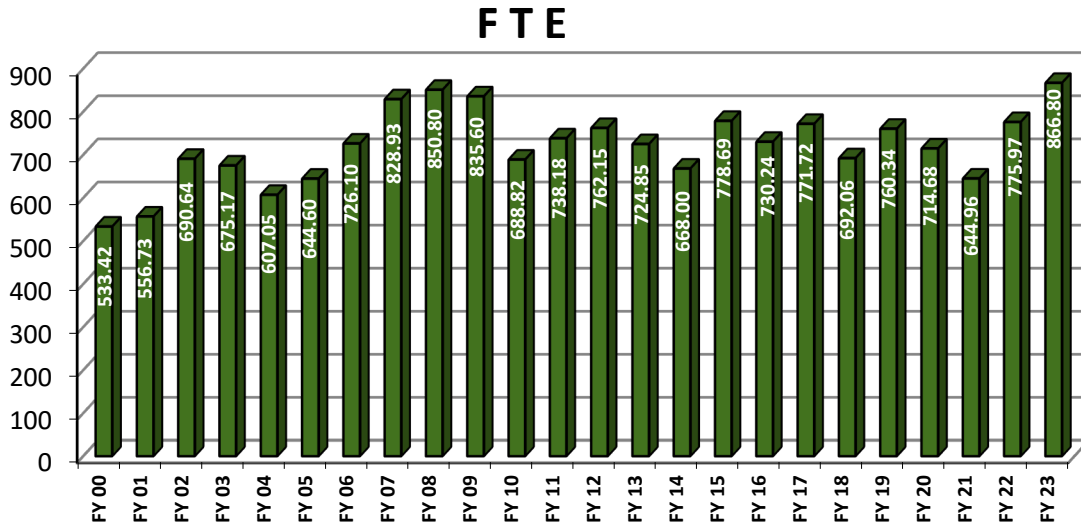

Hagerstown Community College Workforce Solutions and Continuing Education FY 00 - FY 23 FTE and Enrollment

Hagerstown Community College Workforce Solutions and Continuing Education FY 00 - FY 23 FTE and Enrollment (Excluding Prison and ABE Programs)