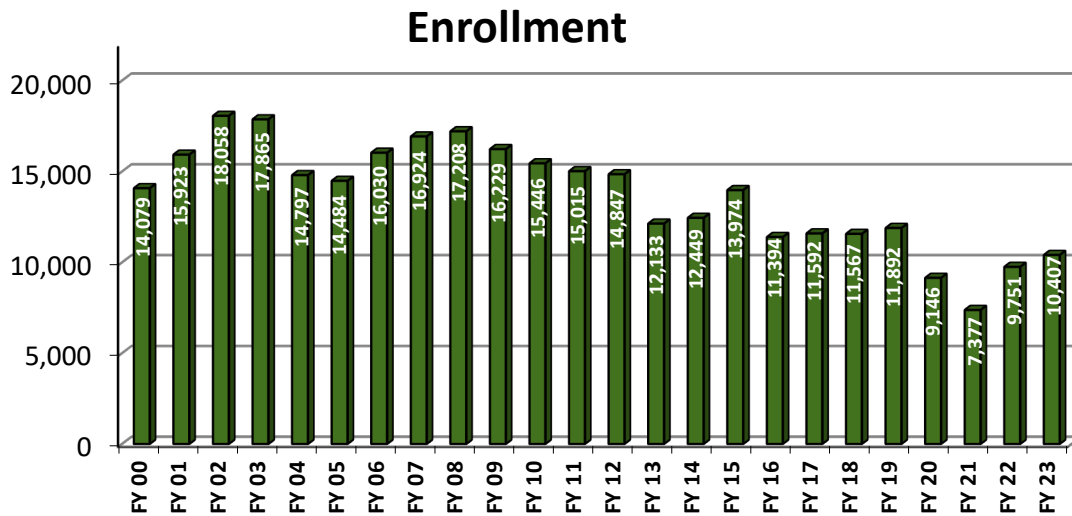

Hagerstown Community College Workforce Solutions and Continuing Education FY 00 - FY 23 FTE and Enrollment

Hagerstown Community College Workforce Solutions and Continuing Education FY 00 - FY 23 FTE and Enrollment (Excluding Prison and ABE Programs)