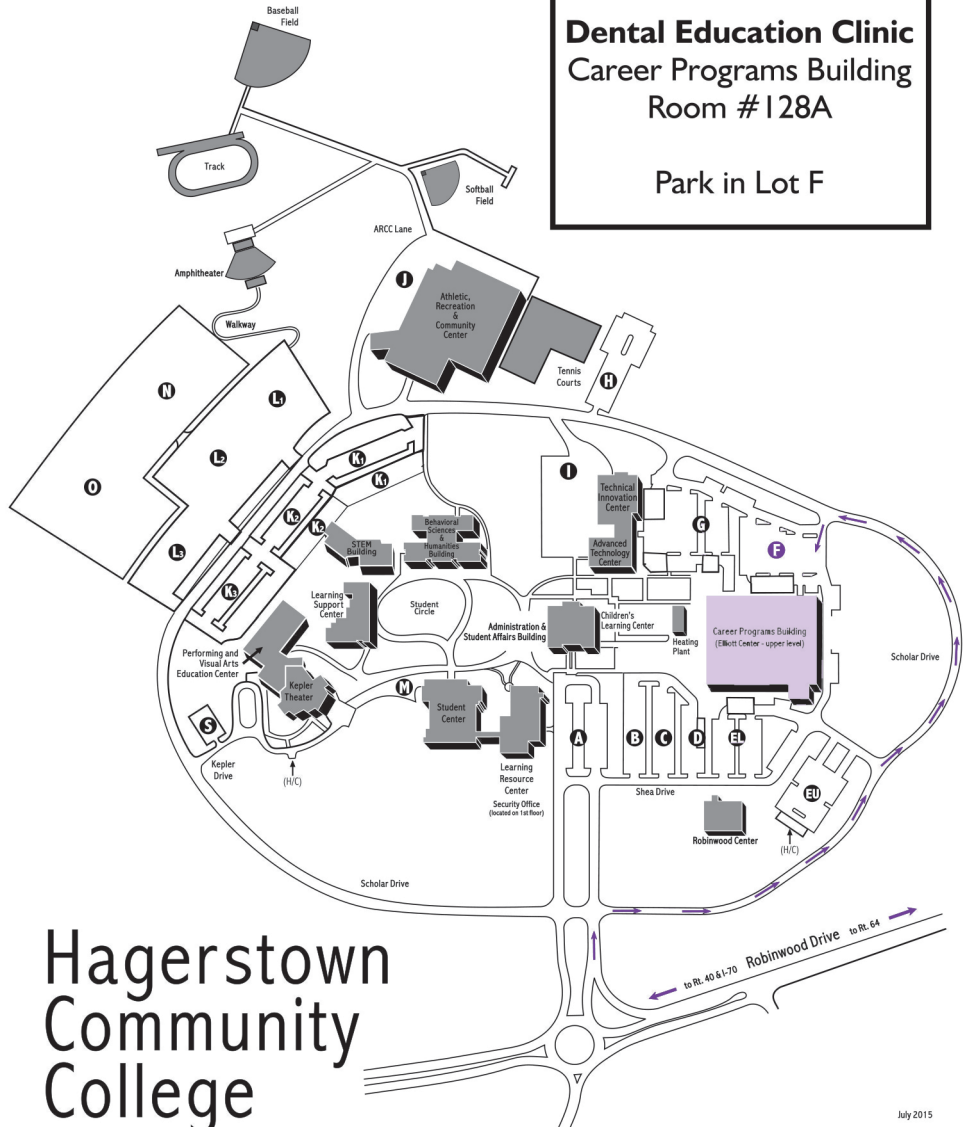

CAMPUS MAP

Dental Education Clinic
Career Programs Building
Room # 128A

Park in Lot F

Hagerstown
Community
College